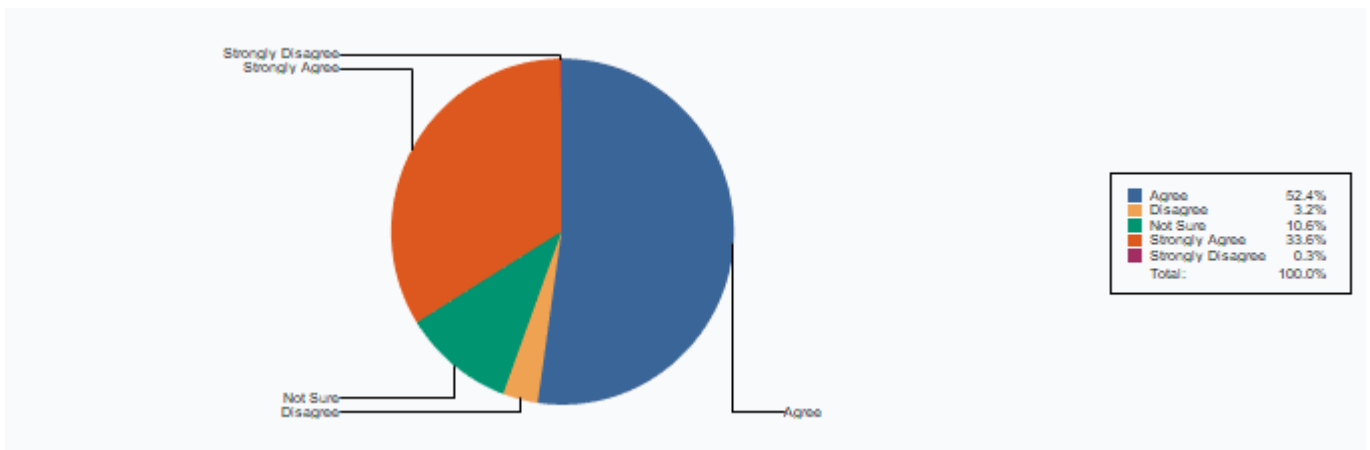

8 Knowledge base of the teacher (as perceived by you)

Agree	543
Strongly Disagree	3
Strongly Agree	348
Not Sure	110