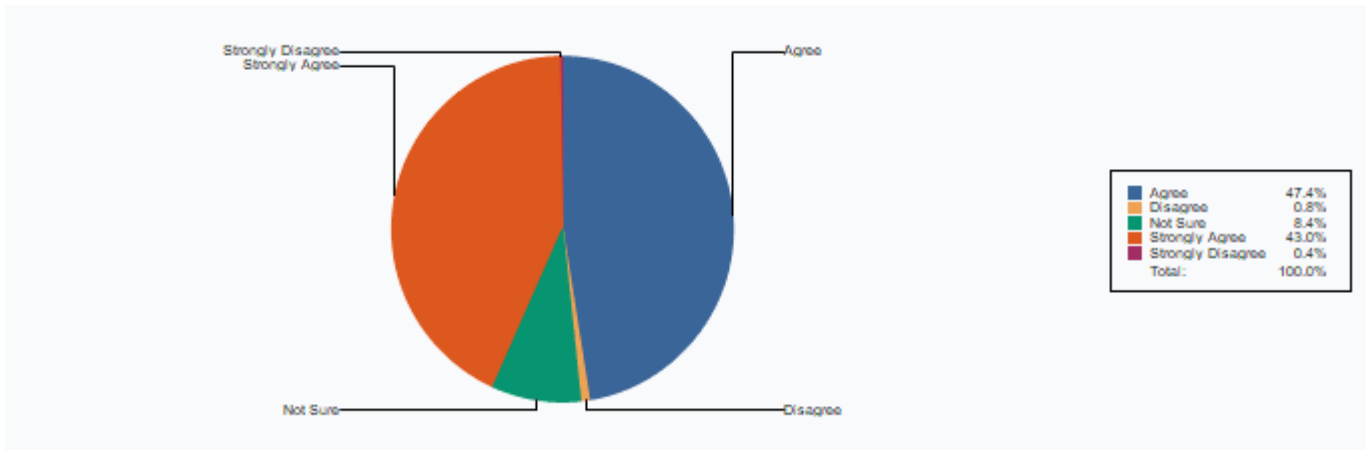

Disagree	28
Total :	1037

7 Internet facility provided in the Library is satisfactory

Strongly Agree	446
Strongly Disagree	4
Disagree	8
Agree	492
Not Sure	87
Total :	1037