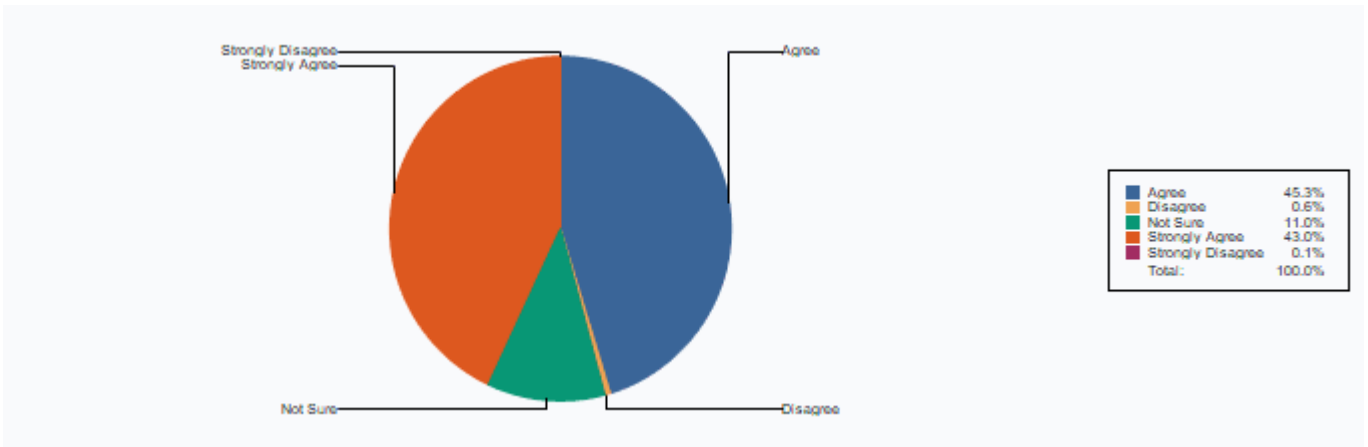

Disagree	6
Strongly Agree	446
Not Sure	114
Agree	470