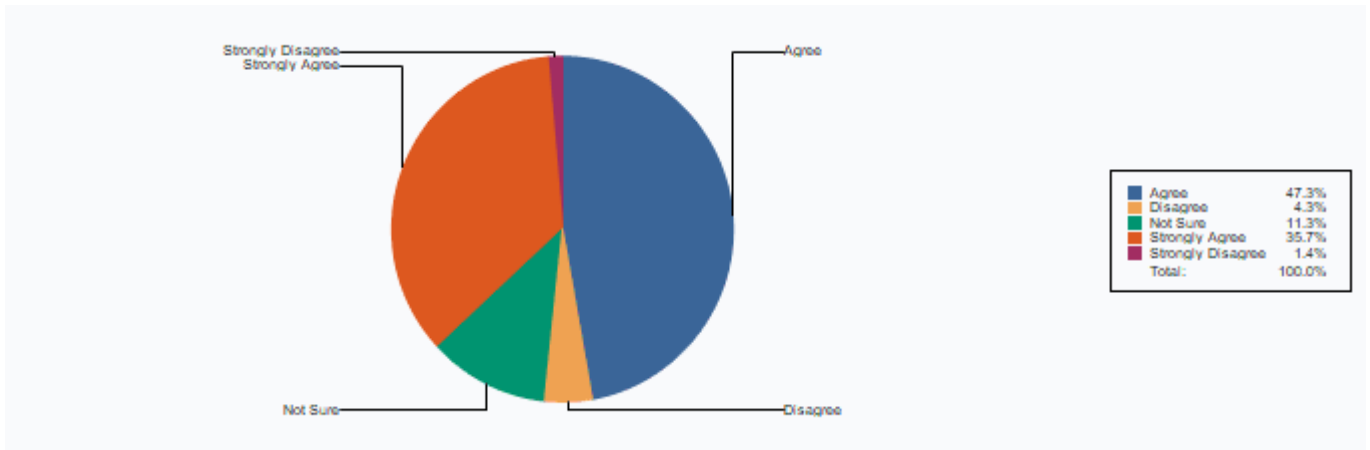

Strongly Disagree	1
Total :	1037

17 Toilets / washrooms are clean and properly maintained

Agree	491
Strongly Disagree	14
Not Sure	117
Strongly Agree	370
Disagree	45
Total :	1037

18 Work of Anti-ragging / women cell is satisfactory