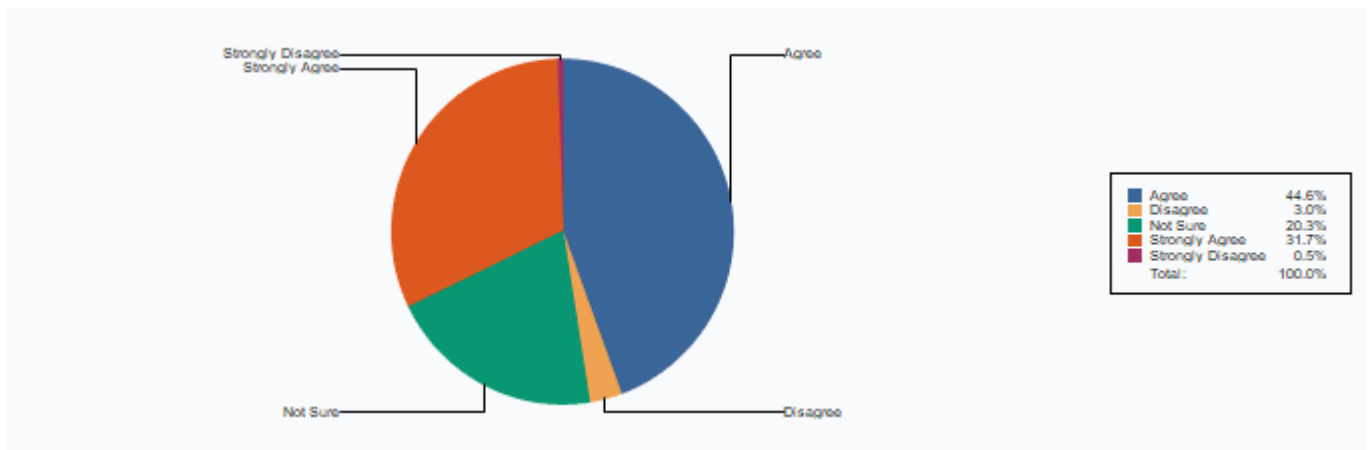

Not Sure	210
Strongly Disagree	5
Disagree	31
Agree	462